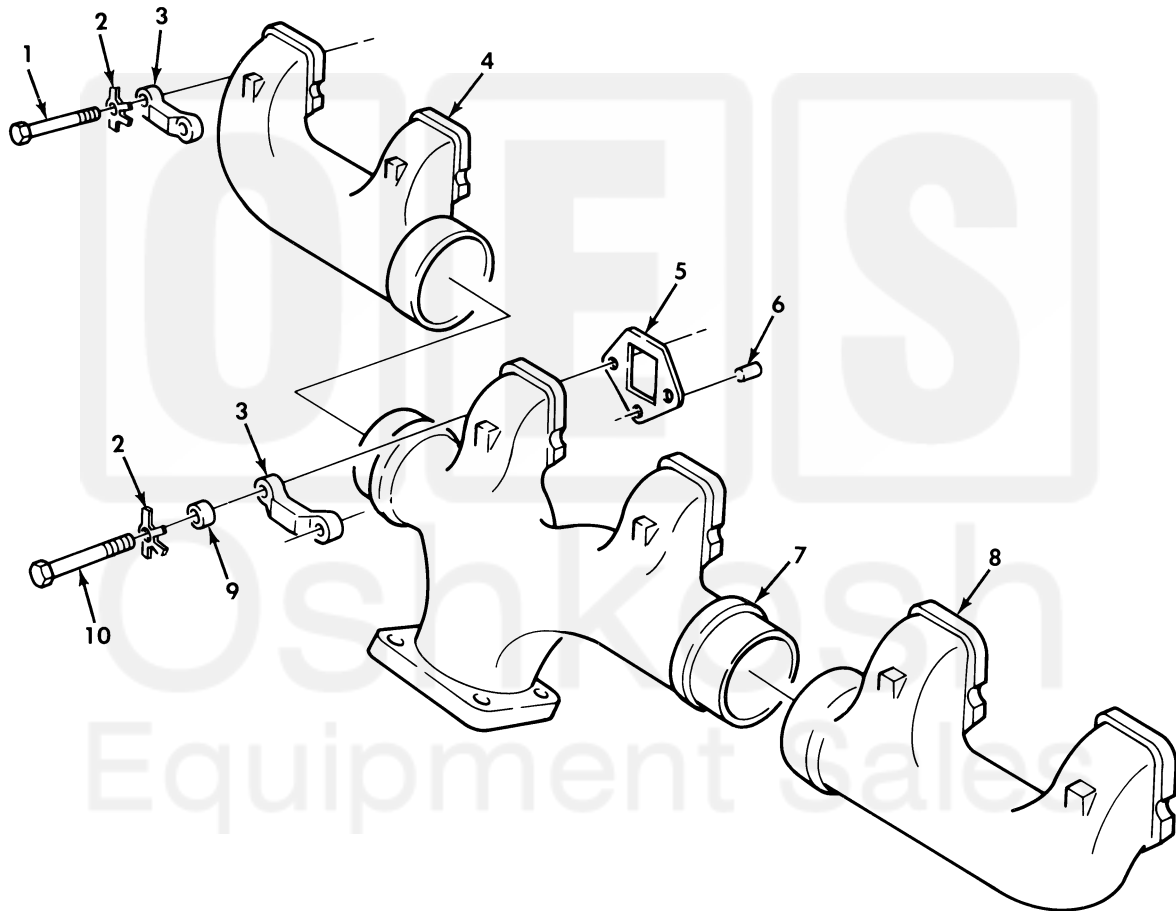

UNIT, DIRECT SUPPORT, AND GENERAL SUPPORT MAINTENANCE
REPAIR PARTS AND SPECIAL TOOLS LIST
TRUCK, 5-TON, 6X6, M809 SERIES TRUCKS (DIESEL)

Figure 26. Exhaust Manifold and Mounting Hardware.

(1) ITEM NO	(2) SMR CODE	(3) NSN	(4) CAGEC	(5) PART NUMBER	(6) DESCRIPTION AND USABLE ON CODE (UOC)	(7) QTY
GROUP 0108 MANIFOLDS						
FIG. 26 EXHAUST MANIFOLD AND MOUNTING HARDWARE						
1	PAFZZ	5305-00-005-0666	15434	200908	SCREW,CAP,HEX HEAD.....	8
2	PAFZZ	5310-00-887-8325	15434	114638	WASHER,KEY PART OF KIT P/N 3011472.	11
3	PAFZZ	5340-00-132-3203	15434	200919	STRAP,RETAINING.....	6
4	PAFZZ	2815-00-404-2931	15434	194923	MANIFOLD,EXHAUST REAR.....	1
5	PAFZZ	5330-00-659-3178	15434	142234	GASKET PART OF KIT P/N 3011472.....	6
6	PAFZZ	2815-00-829-5227	15434	105199	DOWEL,MANIFOLD.....	6
7	PAFZZ	2815-00-877-2218	15434	134562	MANIFOLD,EXHAUST CENTER.....	1
8	PAFZZ	2815-00-404-2926	15434	194921	MANIFOLD,EXHAUST FRONT.....	1
9	PAFZZ	5310-00-562-6557	15434	S622	WASHER,FLAT.....	6
10	PAFZZ	5305-00-340-3492	15434	S-152	SCREW,CAP,HEX HEAD.....	4

END OF FIGURE